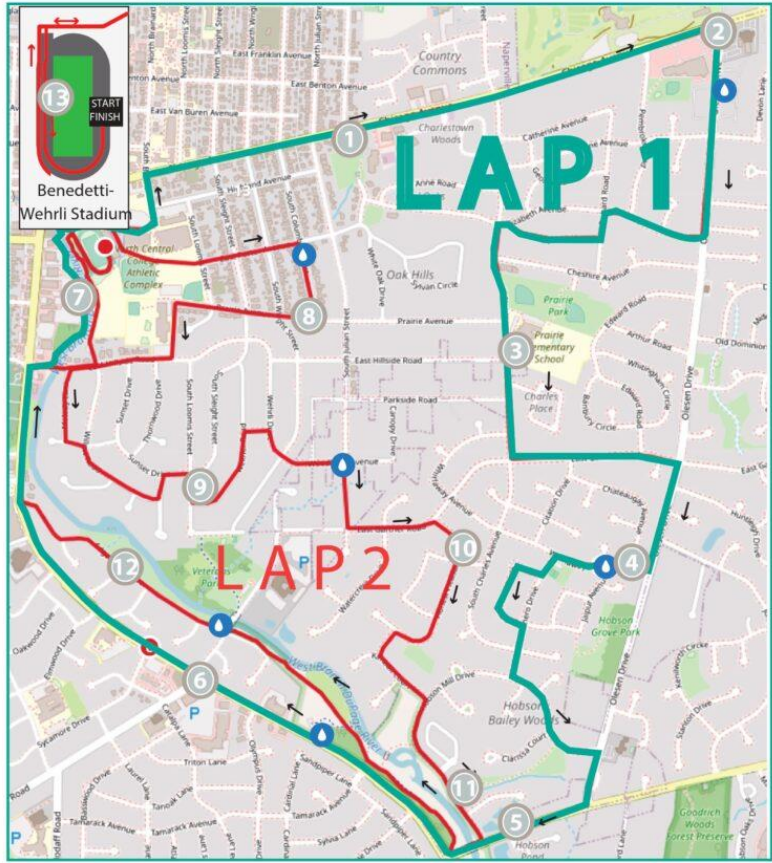

PARKING

Race Management is asking for all runners to utilize the parking lots in and around the North Central College Campus and the downtown area of Naperville. Parking lots include:

HALF MARATHON MAP

HALF MARATHON
APRIL 21, 2024 · 7:00 AM
 Benedetti-Wehrli Stadium
 NORTH CENTRAL COLLEGE