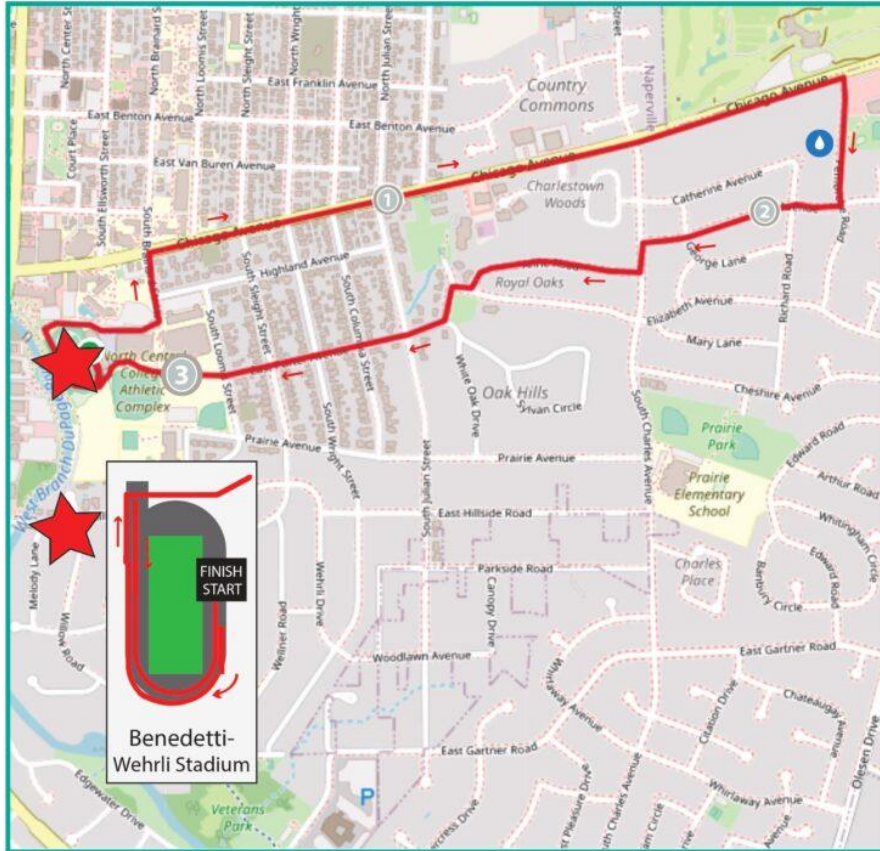

Larger maps can be found at our website: [Click here for larger maps](#)