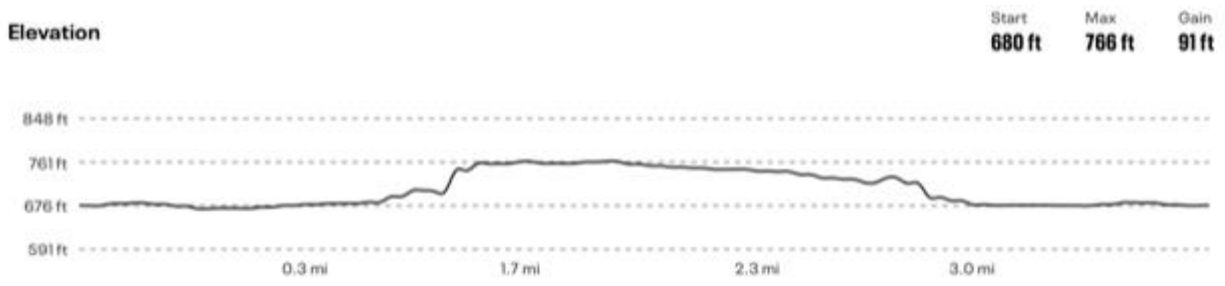

Elevation

Start 680 ft Max 766 ft Gain 319 ft

5K MAP

5K
APRIL 21, 2024 · 7:10 AM
Benedetti-Wehrli Stadium
NORTH CENTRAL COLLEGE

hosted by:

sponsored by:

Larger maps can be found at our website: [Click here for larger maps](#)