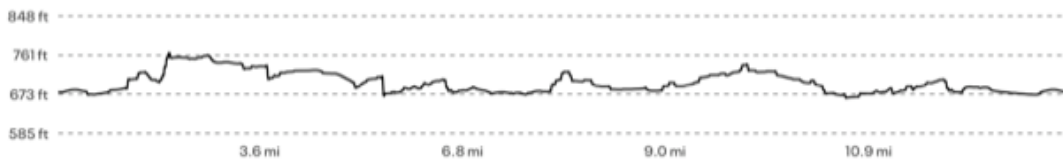

Elevation

Start 680 ft   Max 766 ft   Gain 319 ft