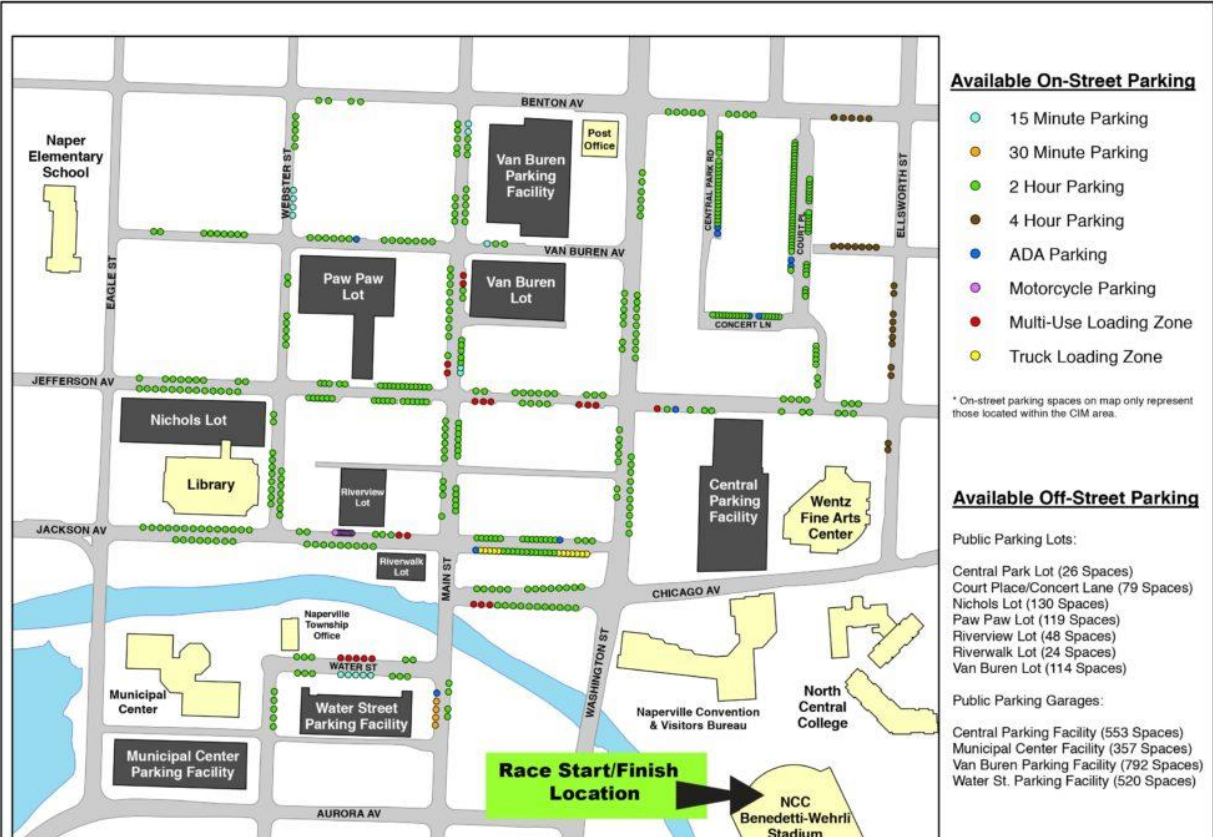

GEAR CHECK

Athletes wishing to drop off a gear bag at the starting line in the gear check area may do so before 6:45am. These white bags given to each runner at packet pickup will be positioned in the end zone of the stadium so runners can retrieve them post event. (NOTE: To pick up this bag post event, you will need to have your bib number on for proper identification to the volunteers working in the gear check area.)

PARKING

Race Management is asking for all runners to utilize the parking lots in and around the North Central College Campus and the downtown area of Naperville. Parking lots include: