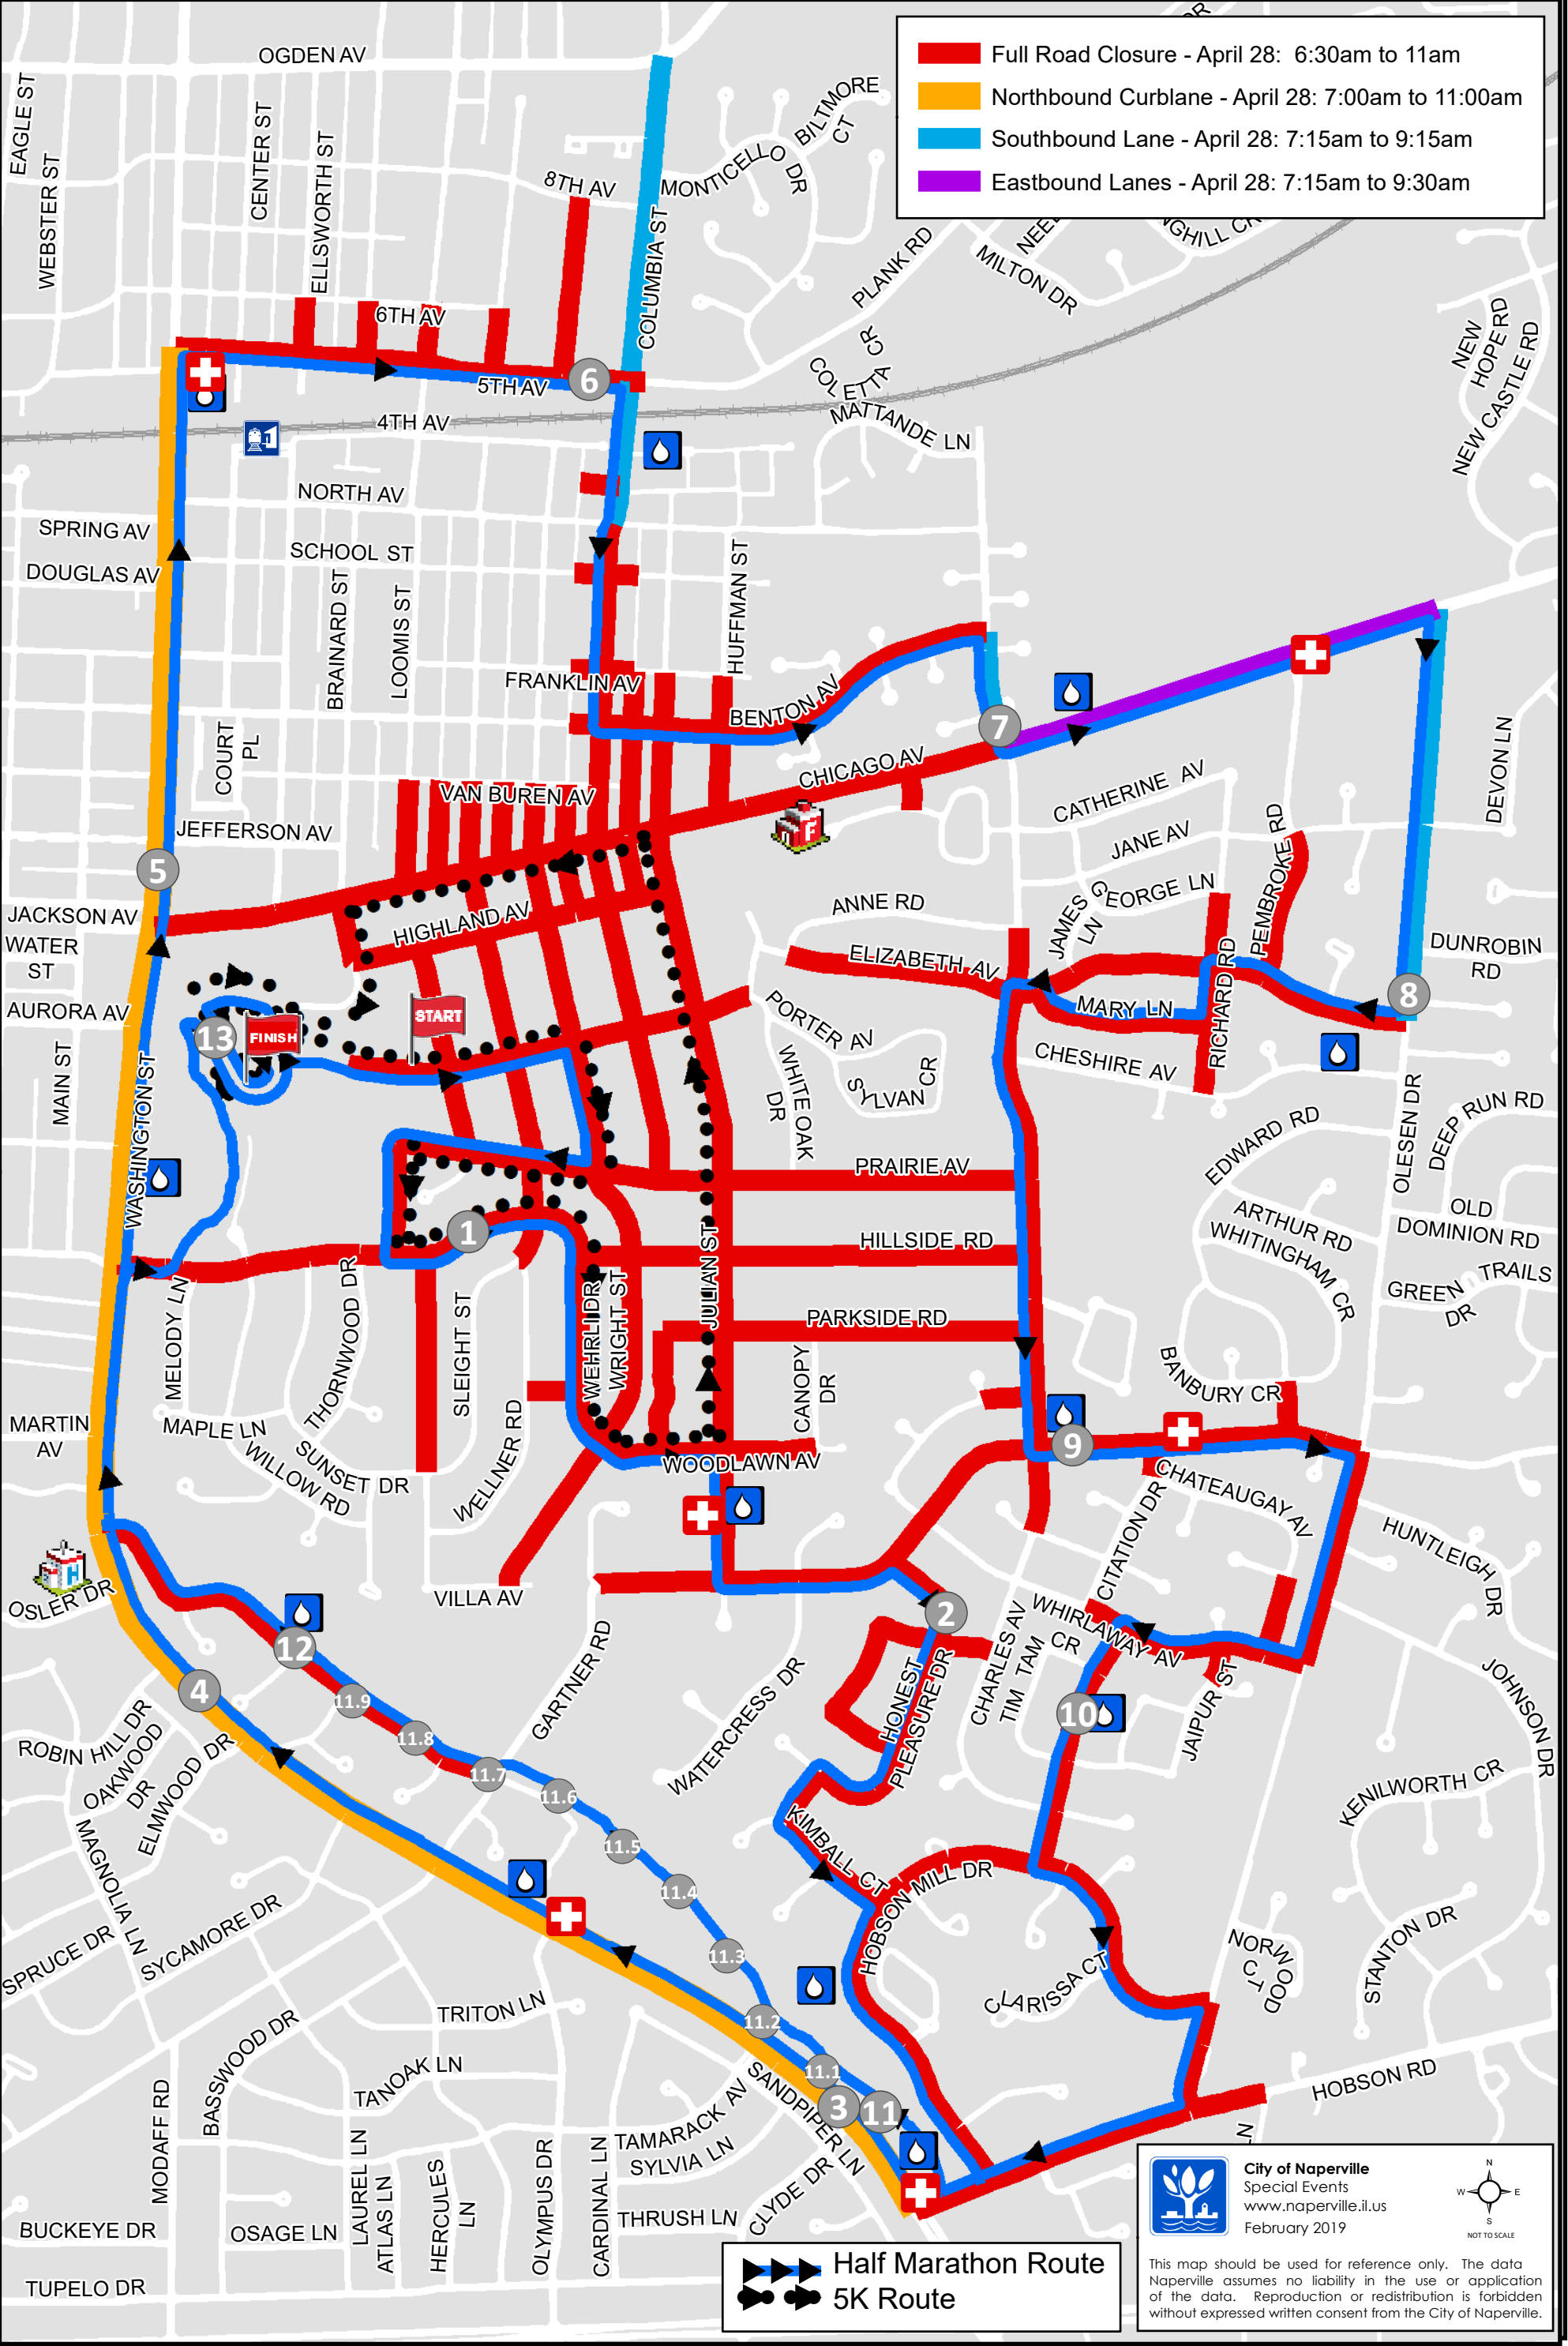

	Full Road Closure - April 28: 6:30am to 11am
	Northbound Curblane - April 28: 7:00am to 11:00am
	Southbound Lane - April 28: 7:15am to 9:15am
	Eastbound Lanes - April 28: 7:15am to 9:30am

City of Naperville
Special Events
www.naperville.il.us
February 2019

This map should be used for reference only. The data Naperville assumes no liability in the use or application of the data. Reproduction or redistribution is forbidden without expressed written consent from the City of Naperville.

Half Marathon Route
 5K Route