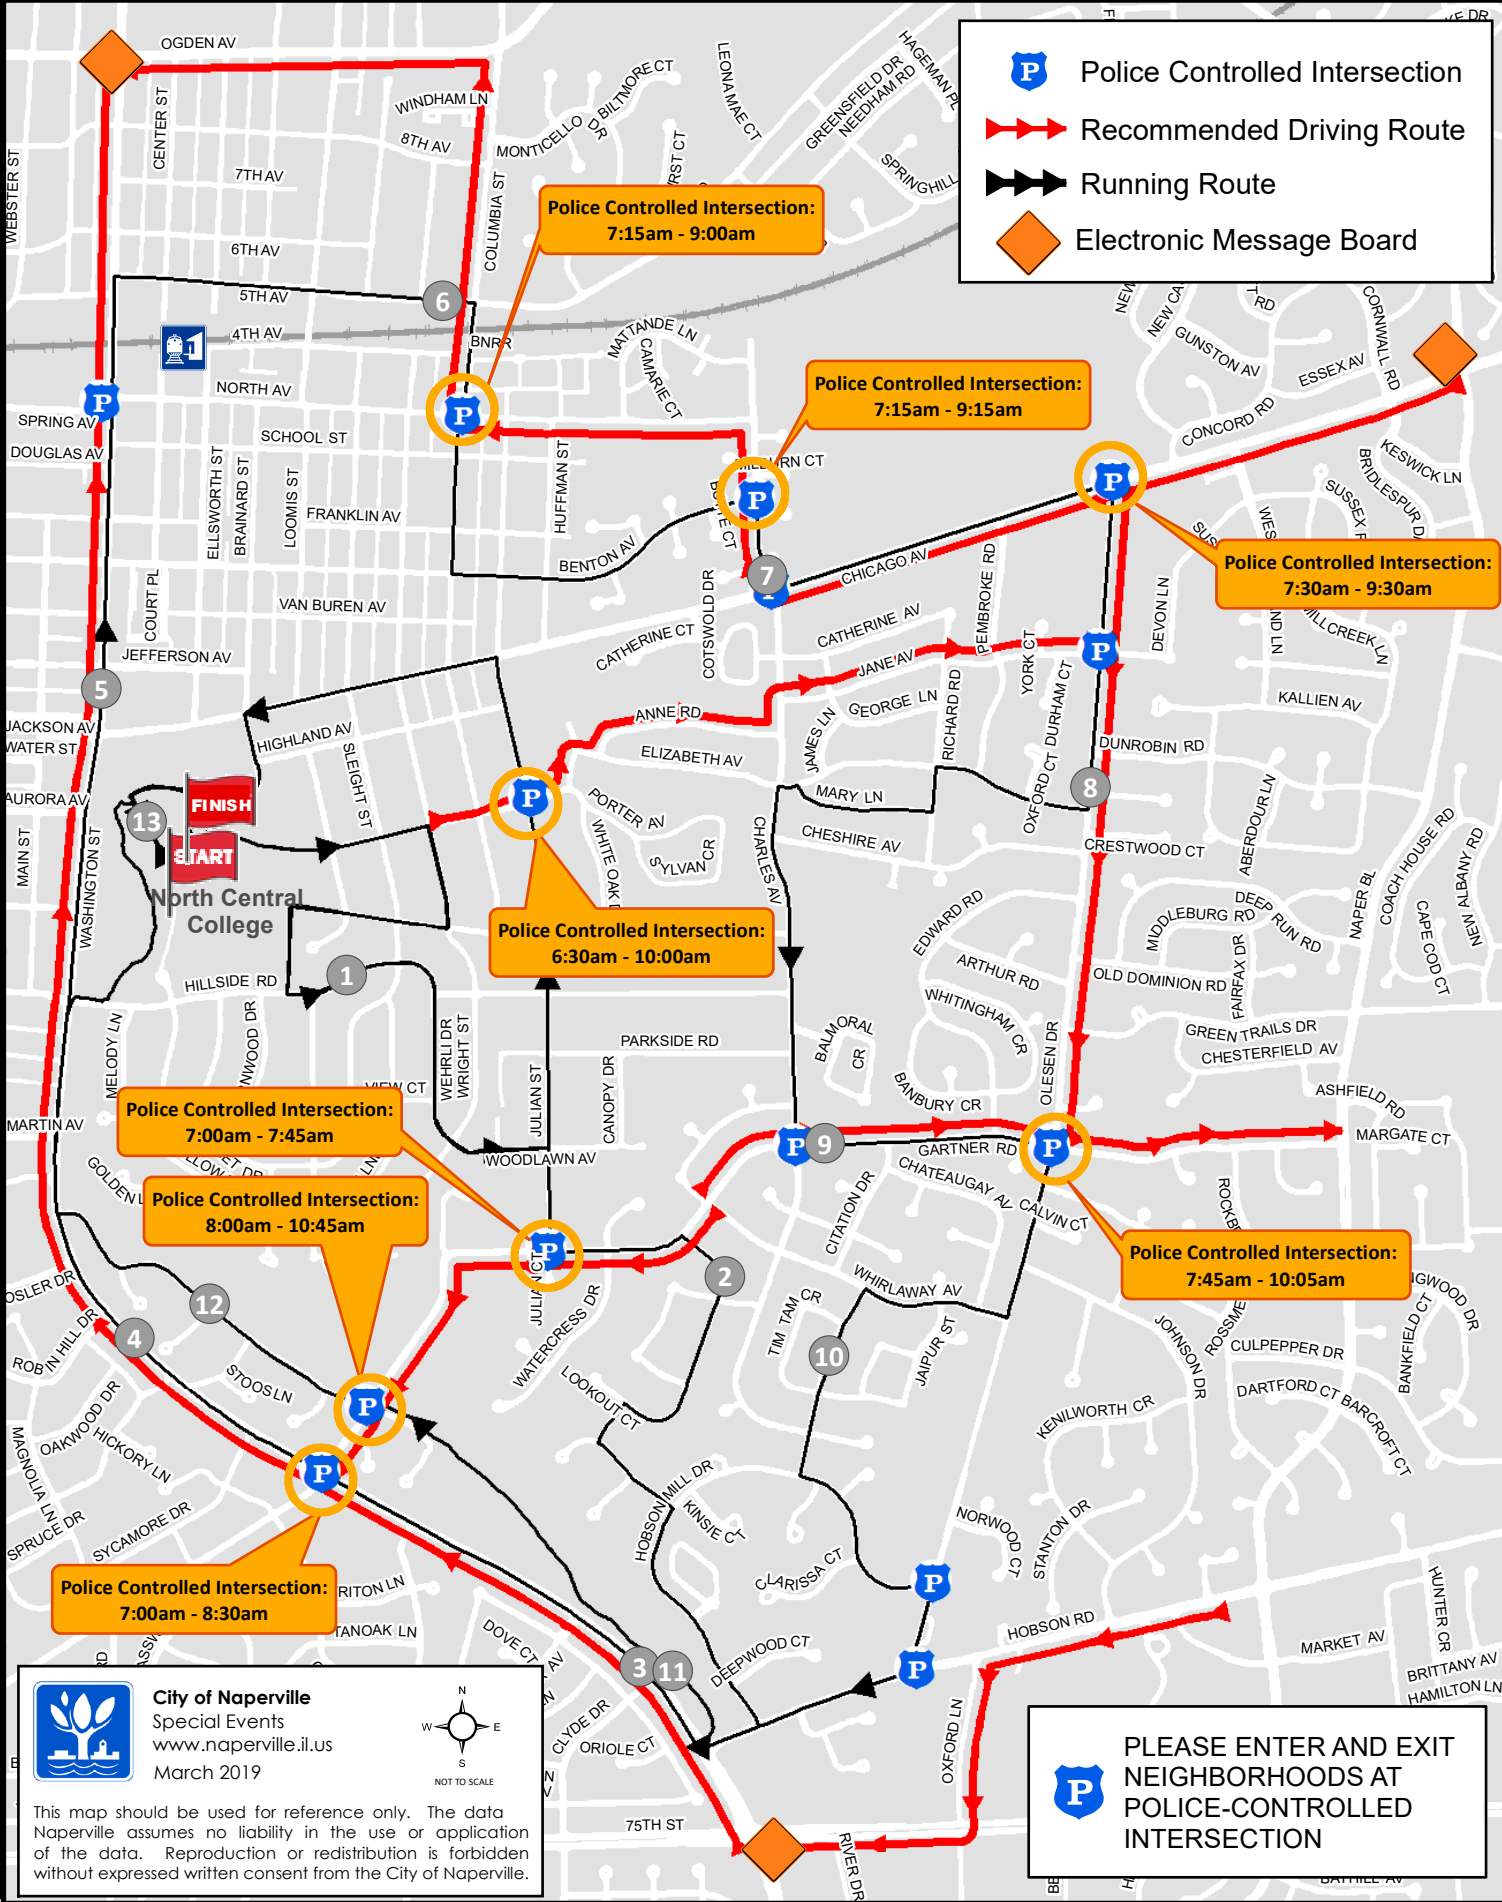

-  Police Controlled Intersection
-  Recommended Driving Route
-  Running Route
-  Electronic Message Board

 **City of Naperville**
Special Events
www.naperville.il.us
March 2019

This map should be used for reference only. The data Naperville assumes no liability in the use or application of the data. Reproduction or redistribution is forbidden without expressed written consent from the City of Naperville.

 PLEASE ENTER AND EXIT NEIGHBORHOODS AT POLICE-CONTROLLED INTERSECTION